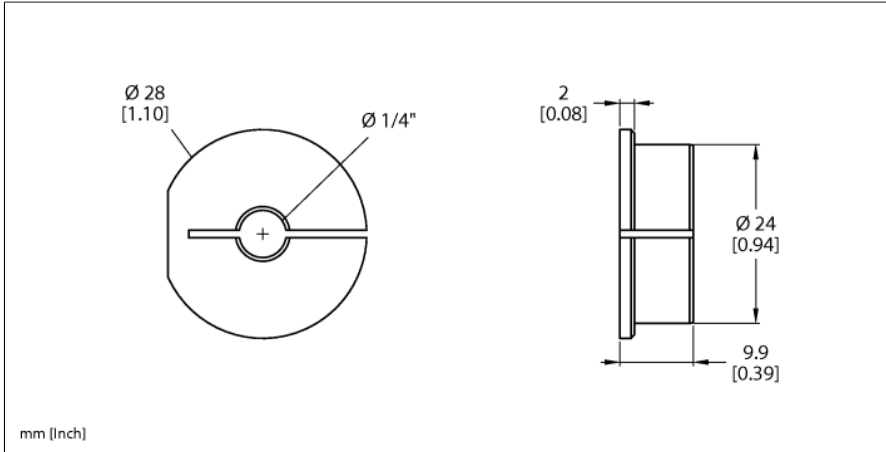

Accessories

Adapter Sleeve

For Encoders RI-QR24 RA7-QR24

- Reducing bush 1/4"

Type	RA7-QR24
ID	1590934
Housing material	Aluminium